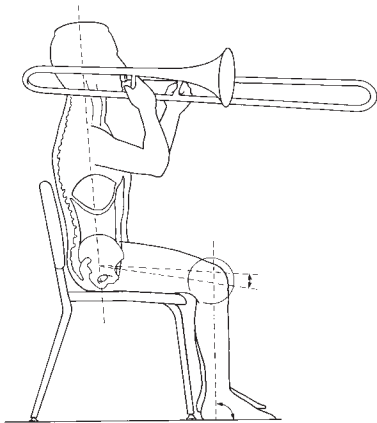

STUDENT CHAIR

WENGER'S POSTURE CHAIR DESIGN DUPLICATES THE BENEFITS OF STANDING POSTURE IN A SEATED POSITION.

The problem with common chairs.

In a standing position, your rib cage is expanded for maximum breath intake. Your diaphragm is unconstricted for greater breath support. Your hips are rotated forward, allowing your back to follow its natural, supportive lumbar curve. The result is the ideal posture for singing or playing an instrument.

But sit in any nonposture chair and your body's immediate reaction is to slouch. When you sit back your spine is forced out of its natural supportive position. This forces your body down, lowering your rib cage and constricting your diaphragm. To compensate for this discomfort and lack of support, you move to the edge of the seat. You'll continue this cycle as long as you're seated, bringing on rapid fatigue and making it difficult to focus on technique.

The Wenger Solution: Posture Chairs

Sit in a Wenger Student Chair, one of our exclusive Posture Chair models, and you immediately notice how the chair's contours help duplicate the body's natural standing position. Your hips are slightly forward, putting your spine in its strongest, most naturally comfortable position. Your rib cage is raised as though you were standing, giving your diaphragm unobstructed movement. Your body is held firm, but comfortable. It's difficult to slouch and easy to concentrate on mechanics and performance.

Wear-resistant polypropylene back wraps around chair frame for a finished, professional look.

COLORS

FRAME

Black

Chrome

STUDENT CHAIR SEAT/BACK

Black

PRODUCT SPECIFICATIONS:

- Posture Chair design
- Extra-strong, square tube framing for durability and longer life
- Wear-resistant polypropylene seat and back in black promote even weight distribution, greater comfort and a lasting appearance
- Large seat and back give musicians proper support and wider range of movement
- Six height choices – 15½", 16", 17", 17½", 18½" and 19½" (394, 406, 432, 445, 470 and 495 mm) – support a wide range of students
- Note: Seat heights are measured from front of seat to floor
- Chair glides provide increased durability and stability
- Choice of two frame finishes: Black or Chrome
- 5-Year warranty

0930000 Student Chair (14 lb)(6.4 kg)

[PURCHASE ONLINE!](#)

OPTIONAL ACCESSORIES:

127A261 Move & Store Cart, (30 lb) (13.6 kg)

Stack, move and store up to 18 Student Chairs

Folding Tablet Arm

Folds behind chair when not in use

0939020 Right-Hand Folding Tablet Arm (8 lb, 8 oz) (4 kg)

0939021 Left-Hand Folding Tablet Arm (8 lb, 8 oz) (4 kg)

054L286 Under-Chair Book Rack, (2 lb) (.9 kg)

054B159 Sousaphone Holder, (11 lb) (5 kg)

106C001 Student Chair and Sousaphone Holder, (25 lb) (11.3 kg)

054A160 Tuba Rest, (3 lb, 7 oz) (1.6 kg)

Adjustable, vinyl-clad support stand helps student properly position the tuba and focus on technique