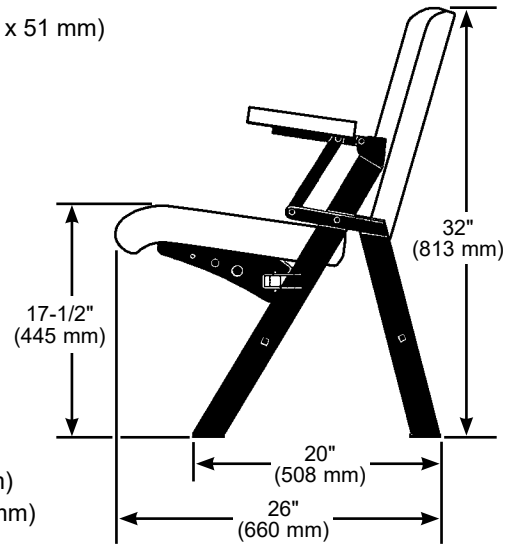

**Common Dimensions
Single, Double
and Triple Chairs**

Single Chair		
Chair Model	Size Outside to Outside	"Arm Rest" Center to Center
21	21" (533 mm)	19" (483 mm)
22	22" (559 mm)	20" (508 mm)
23	23" (584 mm)	21" (533 mm)
24	24" (610 mm)	22" (559 mm)
25	25" (635 mm)	23" (584 mm)
26	26" (660 mm)	24" (610 mm)

Double Chair		
Chair Model	Size Outside to Outside	Arm Rest Center to Center
21	40" (1016 mm)	19" (483 mm)
22	42" (1067 mm)	20" (508 mm)
23	44" (1118 mm)	21" (533 mm)
24	46" (1168 mm)	22" (559 mm)
25	48" (1219 mm)	23" (584 mm)
26	50" (1270 mm)	24" (610 mm)

Triple Chair		
Chair Model	Size Outside to Outside	Arm Rest Center to Center
21	59" (1499 mm)	19" (483 mm)
22	62" (1575 mm)	20" (508 mm)
23	65" (1651 mm)	21" (533 mm)
24	68" (1727 mm)	22" (559 mm)
25	71" (1803 mm)	23" (584 mm)
26	74" (1880 mm)	24" (610 mm)