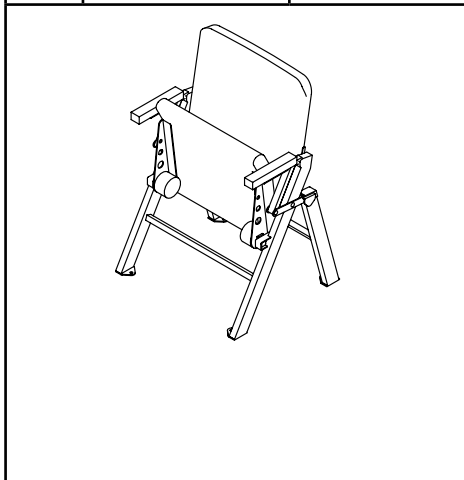

Portable Audience Chair — Premier Model

- Portable Audience Chair — Premier 027A201._ 38.5 lb (17 kg)
- Freestanding, folding, audience seating chair with built-in ganging device
- Steel chair frame is constructed with 16-gauge continuous electric welded 1" x 2" (25 x 51 mm) rectangular steel tube
- Frame is finished with a durable black powder coat
- Yellow birch hard wood back, bottom, and arm rests for stylish appearance
  Finish Options: Black Lacquer, Black Cherry, and Caramel
- The chair folds for storage and transport on the accessory cart
- Seat and back are upholstered with durable 100% Polypropylene fabric
  Available in standard Absecon Mills, Sherpa and Shire fabrics
- Seat cushion is 2-1/2" (64 mm) thick high resiliency polyurethane foam with a 5 ply-3/8" (10 mm) contoured hardwood plywood substrate
- Back cushion is 1-1/2" (38 mm) thick, high-resiliency polyurethane with a 5 ply-3/8" (10 mm) contoured and exposed hardwood plywood substrate. Back cushion is shaped to provide lumbar support for long-term comfort
- Chair seat is spring-loaded and returns to a folded position when not occupied
- Overall chair height is 32" (813 mm) with a seat height of 17-1/2" (445 mm)
- Chair depth (back of chair to front edge of seat in the "down" position) is 26" (660 mm)
- When the seat automatically returns to the "up" position, the chair depth is 20" (508 mm)
- ANSI/BIFMA x 5.1-2002
- ASTM F851-87 (2000)
- Environmental attributes and LEED compliance for this product can be found at www.wengercorp.com/GREEN or by contacting your Wenger representative
- Five-year warranty