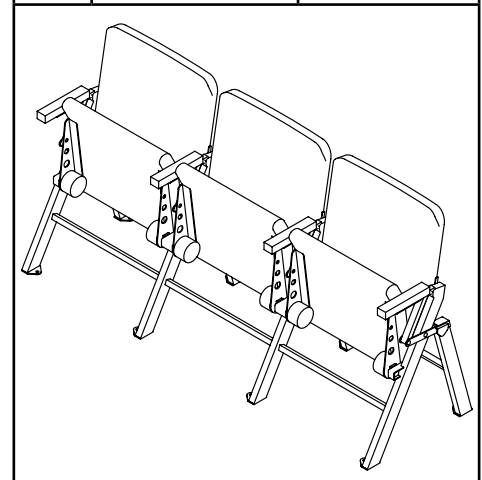

Portable Audience Chair — Premier Model

- Portable Audience Chair — Premier 027A201._ 38.5 lb (17 kg)
- Freestanding, folding, audience seating chair with built-in ganging device
- Steel chair frame is constructed with 16-gauge continuous electric welded 1" x 2" (25 x 51 mm) rectangular steel tube
- Frame is finished with a durable black powder coat
- Yellow birch hard wood back, bottom, and arm rests for stylish appearance
  Finish Options: Black Lacquer, Black Cherry, and Caramel
- The chair folds for storage and transport on the accessory cart
- Seat and back are upholstered with durable 100% Polypropylene fabric
  Available in standard Absecon Mills, Sherpa and Shire fabrics
- Seat cushion is 2-1/2" (64 mm) thick high resiliency polyurethane foam with a 5 ply-3/8" (10 mm) contoured hardwood plywood substrate
- Back cushion is 1-1/2" (38 mm) thick, high-resiliency polyurethane with a 5 ply-3/8" (10 mm) contoured and exposed hardwood plywood substrate. Back cushion is shaped to provide lumbar support for long-term comfort
- Chair seat is spring-loaded and returns to a folded position when not occupied
- Overall chair height is 32" (813 mm) with a seat height of 17-1/2" (445 mm)
- Chair depth (back of chair to front edge of seat in the "down" position) is 26" (660 mm)
- When the seat automatically returns to the "up" position, the chair depth is 20" (508 mm)
- ANSI/BIFMA x 5.1-2002
- ASTM F851-87 (2000)
- Environmental attributes and LEED compliance for this product can be found at www.wengercorp.com/GREEN or by contacting your Wenger representative
- Five-year warranty