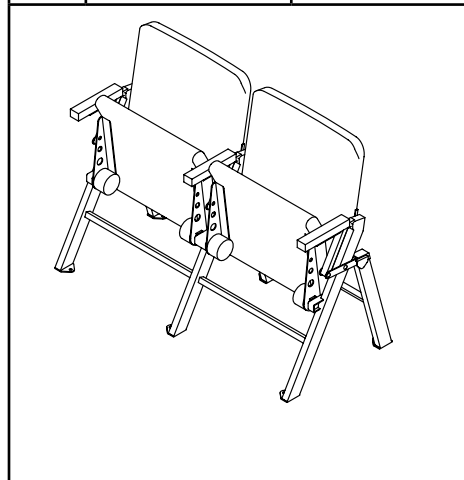

Portable Audience Chair — Premier Model

- Portable Audience Chair — Premier 027A201._ 38.5 lb (17 kg)
- Freestanding, folding, audience seating chair with built-in ganging device
- Steel chair frame is constructed with 16-gauge continuous electric welded 1" x 2" (25 x 51 mm) rectangular steel tube
- Frame is finished with a durable black powder coat
- Yellow birch hard wood back, bottom, and arm rests for stylish appearance
  Finish Options: Black Lacquer, Black Cherry, and Caramel
- The chair folds for storage and transport on the accessory cart
- Seat and back are upholstered with durable 100% Polypropylene fabric
  Available in standard Absecon Mills, Sherpa and Shire fabrics
- Seat cushion is 2-1/2" (64 mm) thick high resiliency polyurethane foam with a 5 ply-3/8" (10 mm) contoured hardwood plywood substrate
- Back cushion is 1-1/2" (38 mm) thick, high-resiliency polyurethane with a 5 ply-3/8" (10 mm) contoured and exposed hardwood plywood substrate. Back cushion is shaped to provide lumbar support for long-term comfort
- Chair seat is spring-loaded and returns to a folded position when not occupied
- Overall chair height is 32" (813 mm) with a seat height of 17-1/2" (445 mm)
- Chair depth (back of chair to front edge of seat in the "down" position) is 26" (660 mm)
- When the seat automatically returns to the "up" position, the chair depth is 20" (508 mm)
- ANSI/BIFMA x 5.1-2002
- ASTM F851-87 (2000)
- Environmental attributes and LEED compliance for this product can be found at www.wengercorp.com/GREEN or by contacting your Wenger representative
- Five-year warranty