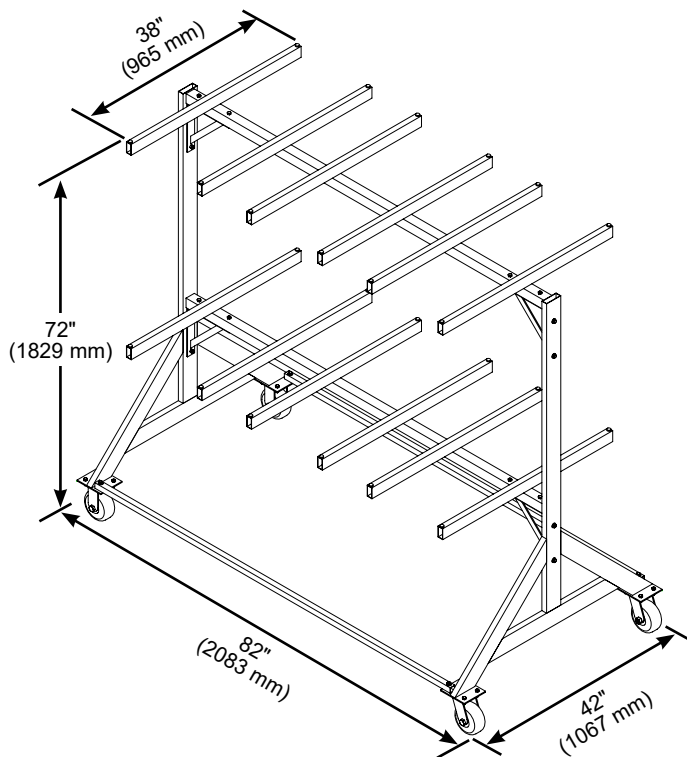

Options

- Number/Letter sets are magnetic or self-adhesive in brushed gold with black lettering
- Blank donor plates in brushed gold for engraving by the customer
- Armrest relief to accept donor plates
- Drink holder - right arm only
- California Technical Bulletin 133 compliant

Storage/Transport Cart

- 027A036 150 lb (68 kg)
- Rack, move, and store up to 24 Wenger portable audience seating chairs
- Steel construction with easy-roll casters
- Overall cart dimensions: 72" high x 82" wide x 42" deep (1829 x 2083 x 1067 mm)
  Cart will NOT fit through a standard 32" (813 mm) door
- Overall cart dimensions with stored chairs: 81" high x 82" wide x 42" deep (2057 x 2083 x 1067 mm)
- Five-year warranty
- Assembly required

Dust Cover

- 027A037
- Vinyl Coated Polyester
- For use with chairs stacked on cart

Wenger®

JRCLANCY

GEARBOSS

© 2020 Wenger Corporation
USA/2020-02

MUSIC EDUCATION AND PERFORMING ARTS

Owatonna Office: Phone 800.4WENGER (493-6437) Worldwide +1.507.455.4100 | Parts & Service 800.887.7145 | wengercorp.com
555 Park Drive, PO Box 448 | Owatonna | MN 55060-0448

Syracuse Office: Phone 800.836.1885 Worldwide +1.315.451.3440 | jrclancy.com | 7041 Interstate Island Road | Syracuse | NY 13209-9713

ATHLETICS Phone 800.493.6437 | email gearboss@wengercorp.com | gearboss.com | 555 Park Drive, PO Box 448 | Owatonna | MN 55060-0448