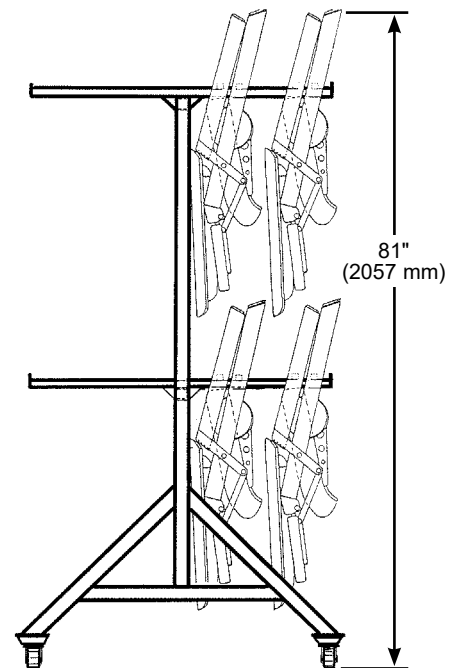

Options

- Number/Letter sets are magnetic or self-adhesive in brushed gold with black lettering
- Blank donor plates in brushed gold for engraving by the customer
- Armrest relief to accept donor plates
- Drink holder - right arm only
- California Technical Bulletin 133 compliant

Storage/Transport Cart

- 027A036 150 lb (68 kg)
- Rack, move, and store up to 24 Wenger portable audience seating chairs
- Steel construction with easy-roll casters
- Overall cart dimensions: 72" high x 82" wide x 42" deep (1829 x 2083 x 1067 mm)
  Cart will NOT fit through a standard 32" (813 mm) door
- Overall cart dimensions with stored chairs: 81" high x 82" wide x 42" deep (2057 x 2083 x 1067 mm)
- Five-year warranty
- Assembly required

Dust Cover

- 027A037
- Vinyl Coated Polyester
- For use with chairs stacked on cart

Wenger®

JRCLANCY

GEARBOSS

© 2020 Wenger Corporation
USA/2020-02

MUSIC EDUCATION AND PERFORMING ARTS

Owatonna Office: Phone 800.4WENGER (493-6437) Worldwide +1.507.455.4100 | Parts & Service 800.887.7145 | wengercorp.com
555 Park Drive, PO Box 448 | Owatonna | MN 55060-0448

Syracuse Office: Phone 800.836.1885 Worldwide +1.315.451.3440 | jrclancy.com | 7041 Interstate Island Road | Syracuse | NY 13209-9713

ATHLETICS Phone 800.493.6437 | email gearboss@wengercorp.com | gearboss.com | 555 Park Drive, PO Box 448 | Owatonna | MN 55060-0448