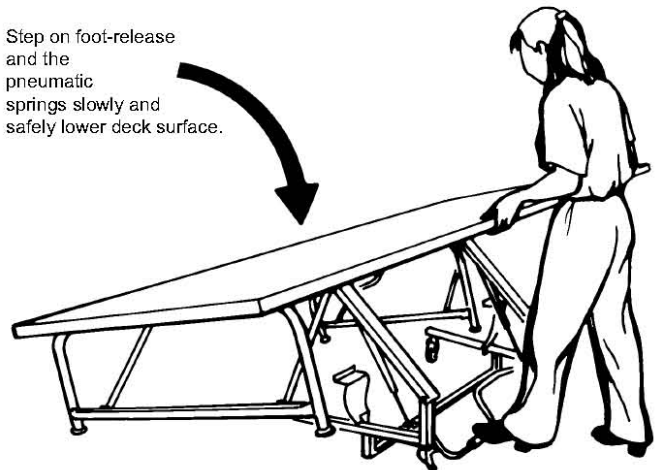

Stagehand® Platforms

- Decks are available in 4' x 8' (122 x 244 cm) sizes in the following heights: 16" (41 cm) fixed height, 24" (61 cm) fixed height, 16"/24" (41 cm/61 cm) dual height, and 24"/32" (61 cm/81 cm) dual height.
- Each deck is equipped with pneumatic springs to assist in setup and takedown, allowing one-person ease of use.
- Decks are constructed of solid core 3/4" (1.9 cm) plywood. Top surfaces available are: black slip resistant, tempered hardboard, or grey carpet.
- Legs are one-piece 16 gauge 1 1/4" (3 cm) steel tubing with a reinforcing cross brace. Locking angle-braces allow for easy set-up and sure stability. Legs have an electrostatically applied black epoxy paint finish.
- Frame and edging are fabricated from 16 gauge steel with a grey baked-on powder painted finish.
- Unit-to-unit frame clamps have a cam-action for easy positive locking to the frame of the adjacent unit.
- One clamp per side of each stage unit, provides two points of connection when units are locked together.
- Units nest for compact storage. The first stagehand unit needs 27" (69 cm) and each additional unit only adds 12" (30 cm). When stored, units are 61 1/2" (156 cm) high and 96" (244 cm) long.
- Five-year warranty.

Accessories Include:

- Two- or three-step stairways include attached handrails for safety and non-slip step treads. Steps measure 39" (99 cm) wide by 11" (28 cm) deep. Black finish.
- Guardrails comply with most building code requirements for loading. Guardrails are 42" (107 cm) high and come with either two crossbars or an infill panel that comply with the 4" (10 cm) sphere requirements of some building codes.
- Drapery closures and backdrops are available to give stage a finished look. Stage and backdrop drapery available in a wide variety of colors. Drapery is 100% fire retardant polyester woven fabric.

Straight Forward, Simple Operation

Step on foot-release and the pneumatic springs slowly and safely lower deck surface.

Dual Height Leg Adjustment