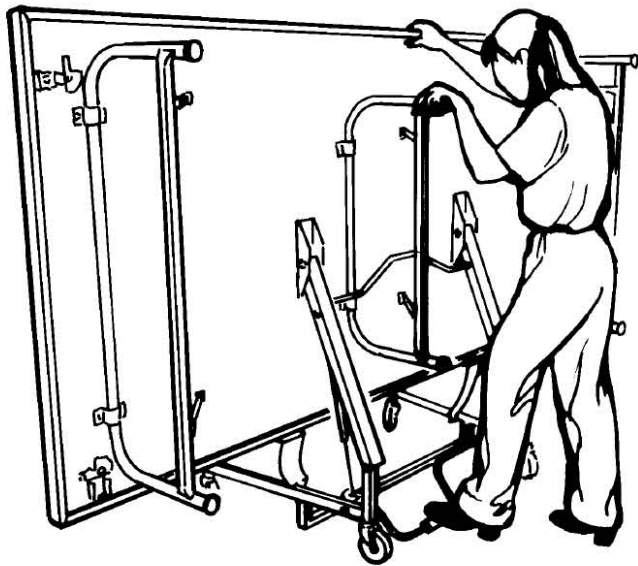

Stagehand® Platforms

- Decks are available in 4' x 8' (122 x 244 cm) sizes in the following heights: 16" (41 cm) fixed height, 24" (61 cm) fixed height, 16"/24" (41 cm/61 cm) dual height, and 24"/32" (61 cm/81 cm) dual height.
- Each deck is equipped with pneumatic springs to assist in setup and takedown, allowing one-person ease of use.
- Decks are constructed of solid core 3/4" (1.9 cm) plywood. Top surfaces available are: black slip resistant, tempered hardboard, or grey carpet.
- Legs are one-piece 16 gauge 1 1/4" (3 cm) steel tubing with a reinforcing cross brace. Locking angle-braces allow for easy set-up and sure stability. Legs have an electrostatically applied black epoxy paint finish.
- Frame and edging are fabricated from 16 gauge steel with a grey baked-on powder painted finish.
- Unit-to-unit frame clamps have a cam-action for easy positive locking to the frame of the adjacent unit.
- One clamp per side of each stage unit, provides two points of connection when units are locked together.
- Units nest for compact storage. The first stagehand unit needs 27" (69 cm) and each additional unit only adds 12" (30 cm). When stored, units are 61 1/2" (156 cm) high and 96" (244 cm) long.
- Five-year warranty.

Accessories Include:

- Two- or three-step stairways include attached handrails for safety and non-slip step treads. Steps measure 39" (99 cm) wide by 11" (28 cm) deep. Black finish.
- Guardrails comply with most building code requirements for loading. Guardrails are 42" (107 cm) high and come with either two crossbars or an infill panel that comply with the 4" (10 cm) sphere requirements of some building codes.
- Drapery closures and backdrops are available to give stage a finished look. Stage and backdrop drapery available in a wide variety of colors. Drapery is 100% fire retardant polyester woven fabric.

Straight Forward, Simple Operation

Step on foot-release and the pneumatic springs slowly and safely lower deck surface.

Dual Height Leg Adjustment